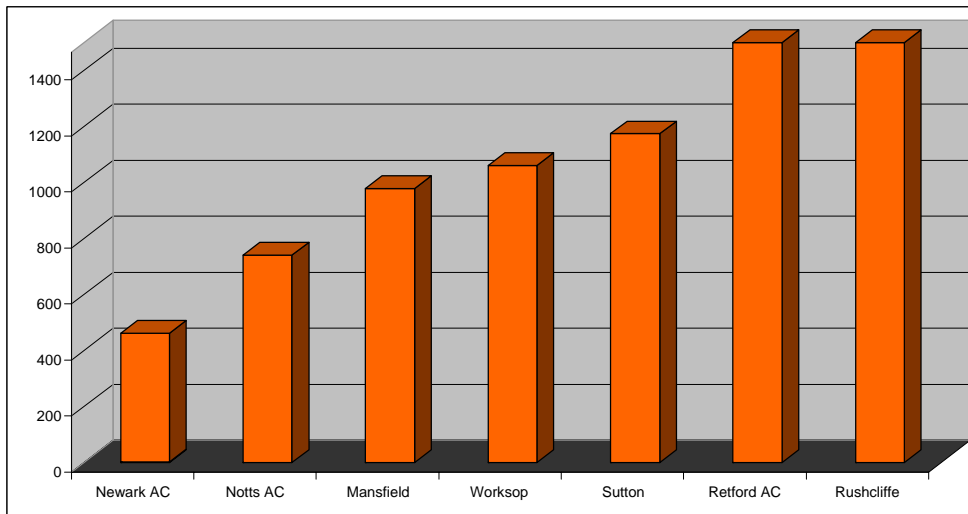

Notts Mini League Cross Country

Grove Leisure Centre (Balderton)

13th February 2011

index of pages

- 1 Chart showing overall Scores and dates
- 2 U11 Girls results
- 3 U11 Boys Results
- 4 U13 Girls results
- 5 U13 Boys Results
- 6 U15 Girls results
- 7 U15 Boys Results
- 8 Details of the Years awards
- 9 Ranking for Individual athletes that attended a number of events
- 10 Tables showing the overall years scores for clubs and Age groups

Overall Results after match 5

	Club	Points
1st	Newark AC	460
2nd	Notts AC	741
3rd	Mansfield Harriers	979
4th	Worksop Harriers	1061
5th	Sutton Harriers	1174
6th	Retford AC	1532
7th	Rushcliffe AC	1546

Results this Match

	Club	Points
1st	Newark AC	81
2nd	Notts AC	136
4th	Worksop Harriers	193
3rd	Mansfield Harriers	234
5th	Sutton Harriers	237
6th	Retford AC	263
7th	Rushcliffe AC	288

Overall results Graph

remember the winning team is the one with the lowest points.

Details of the Events 2010 -2011

1	19th September 2010	Notts Mini League Cross Country 1	Ashfield School-Kirkby in Ashfield
2	17th October 2010	Notts Mini League Cross Country 2	Rushcliffe Country Park
3	28th November 2010	Notts Mini League Cross Country 3	Grove Leisure Centre (Balderton)
4	19th December 2010	Notts Mini League Cross Country 4	Worksop
5	13th February 2011	Notts Mini League Cross Country 5	Grove Leisure Centre (Balderton)